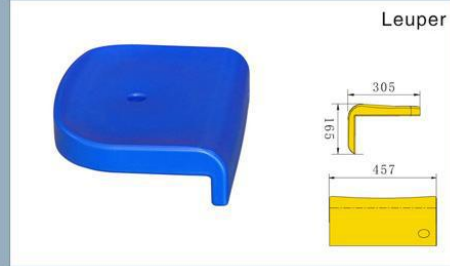

Outdoor Stadium Metal Structural Bleacher

Seat Options